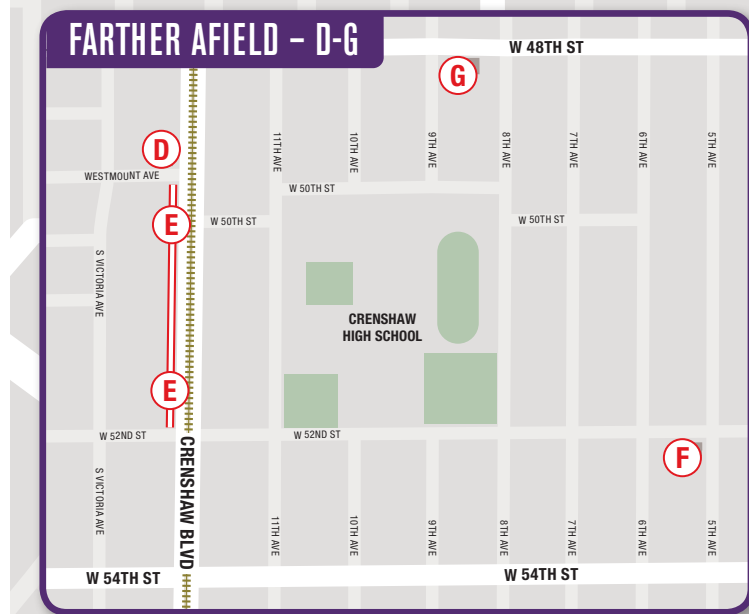

## SECTION 2: W 39TH > STOCKER

PAGES 15-20

14. Department of Water and Power
15. Martin Luther King Jr. Boulevard
16. Baldwin Hills Crenshaw Plaza
17. Museum of African American Art
18. Certified Crenshaw Farmer's Market
19. Santa Barbara Plaza / Marilton Square
20. Jerry's Flying Fox (former site)
21. Kaiser Permanente Baldwin Hills-Crenshaw
22. Crenshaw Family YMCA
23. Debbie Allen Dance Academy
24. Crenshaw Medical Arts Centre
25. "The Elixir" Mural
26. Maverick's Flat
27. Right Choice Caribbean Market

## SECTION 3: LEIMERT PARK VILLAGE

PAGES 21-33

28. Youth 'N Motion Academy
29. Fernando Pullum Community Arts Center
30. Regency West /Comedy Act Theatre (former site)
31. Degnan Boulevard & Leimert Park Village
32. Barabara Morrison Performing Arts Center
33. Sankofa Passage
34. Ackee Bamboo Jamaican Restaurant
35. Community Build, Inc.
36. California Jazz & Blues Museum
37. Ride On! Bike Shop & Co-Op
38. The World Stage
39. Eso Won Books
40. "The Last Stand: Unite" Mural
41. Sika
42. Zambezi Bazaar (former site)
43. Gallery Plus
44. Sisters' Marketplace
45. Art + Practice
46. 5th Street Dick's (former site)
47. Vision Theatre
48. LA Commons
49. KAOS Network
50. Babe & Ricky's Inn (former site)
51. First Place for Youth
52. Phillips BBQ
53. Leimert Park Plaza People St
54. Leimert Plaza Park
55. Mesa Vernon Market (former site)
56. Chase Bank
57. Urban League of Los Angeles
58. View Park-Windsor Hills

### LEGEND

- Crenshaw Walk Area
- Main Walk
- Side Strolls
- Sites
- Farther Afield Sites
- Stanchions
- Site Buildings
- Parking
- Metro Rail Stations
- Metro Expo Line
- Metro Crenshaw/LAX Line